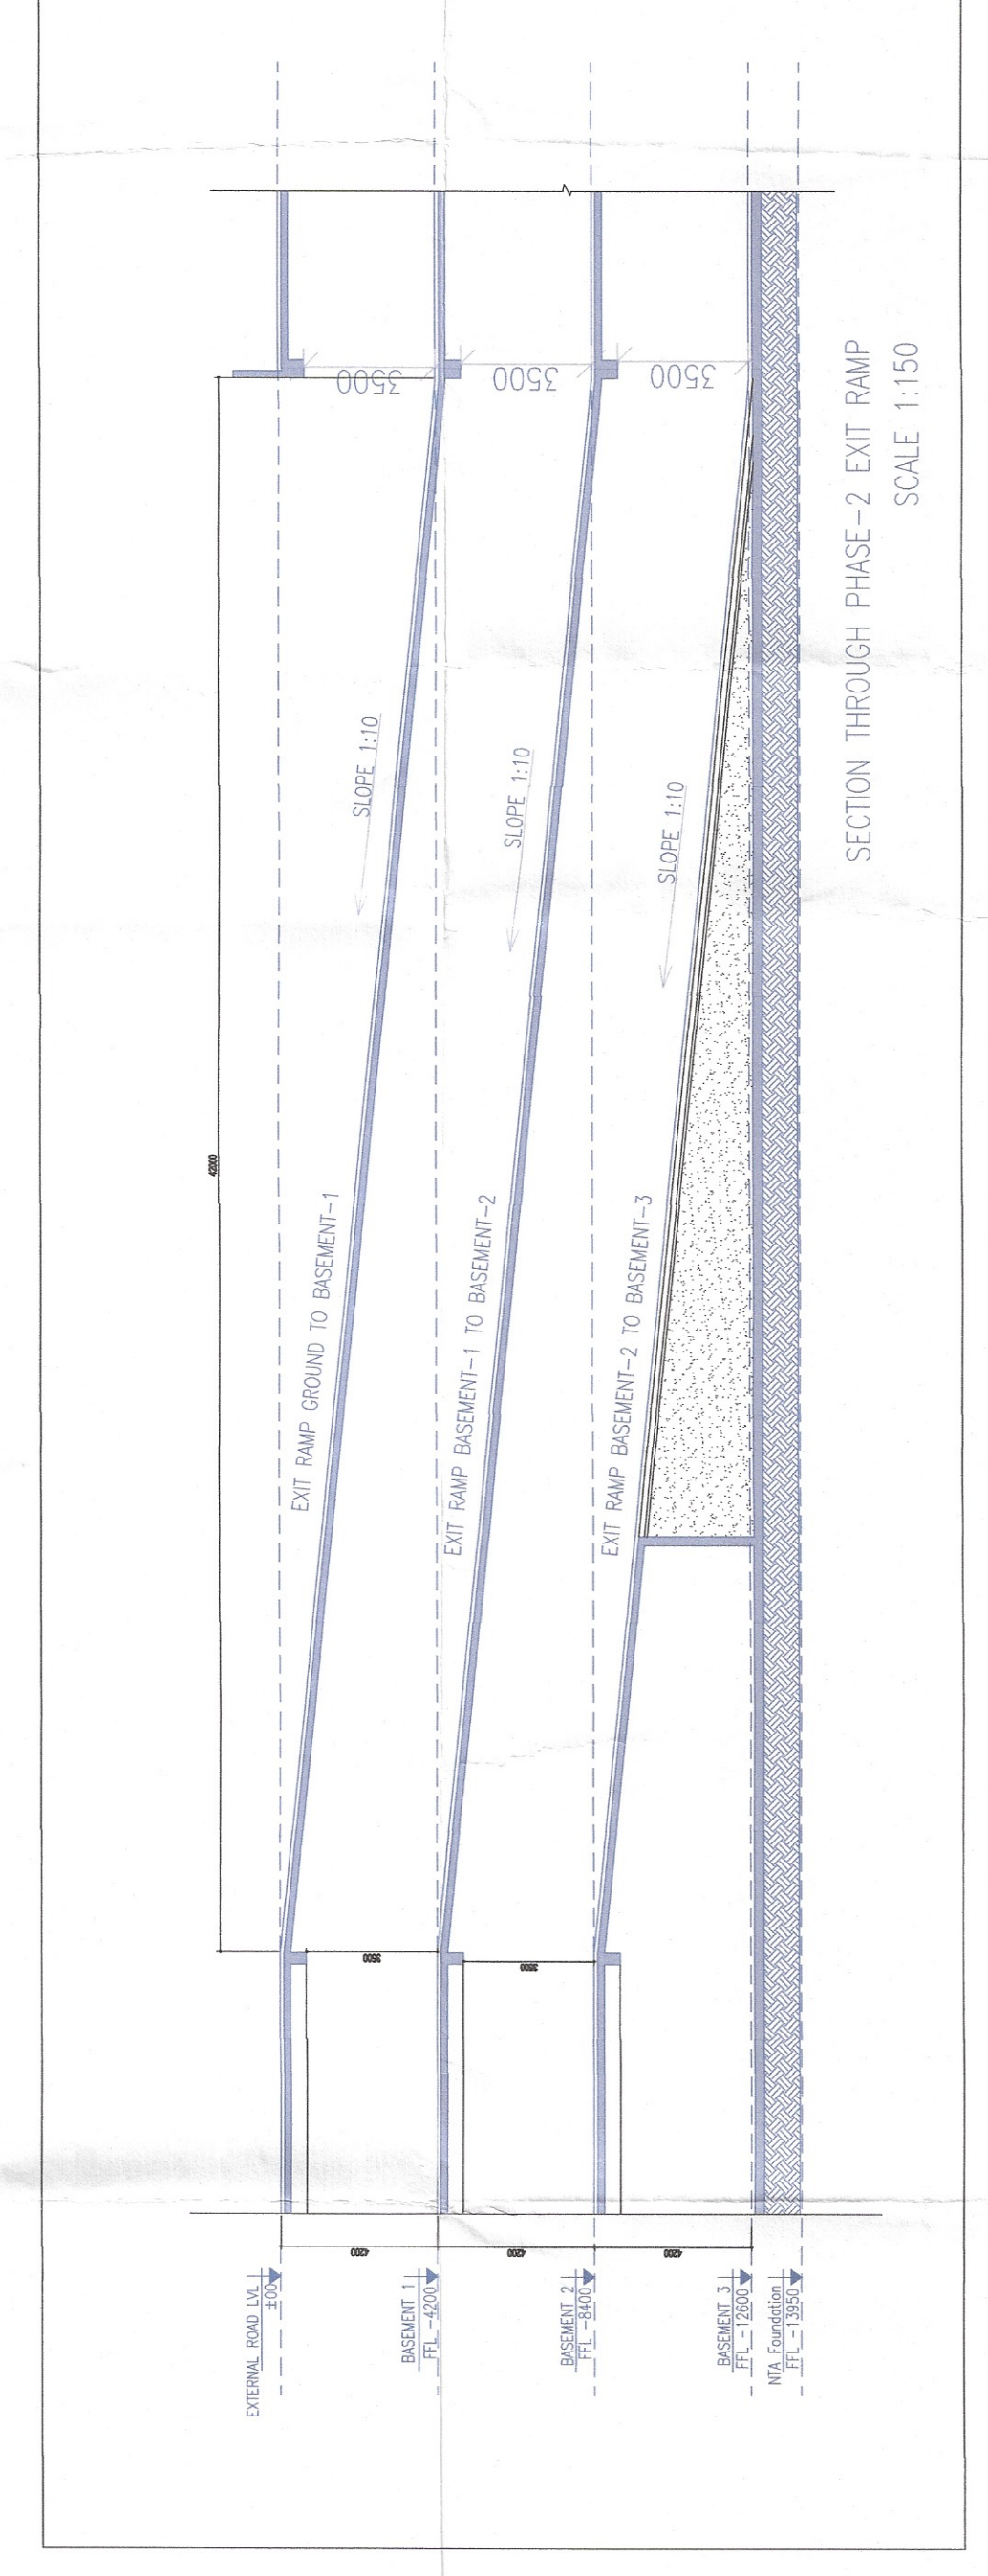

NOTE:-
1. BUILDING HAS AUTOMATIC SPRINKLER SYSTEM WHEREVER REQUIRED BY NBC.
2. BUILDING WILL BE DESIGNATED STRUCTURES AS PER EVENT IS CODES FOR EARTH QUAKE RESISTANCE

PROJECT:
ADDITION & REVISED BUILDING PLAN OF BASEMENT 2 & 3 OF GROUP HOUSING COLONY MEASURING 24.10 ACRES (LICENCE NO 80 OF 2012 DATED 17/08/2012) IN SECTOR 106, GURUGRAM MANESHA URBAN COMPLEX BEING DEVELOPED BY ARMD DEVELOPERS LTD. & OTHERS.
OWNER'S SEAL & SIGNATURE

For Elm Avenue Ltd.
Authorised Signatory
ARCHITECTS, SEAL & SIGNATURE
HETAL P. ARORA
CHA00079812

SEP-2023. Scale: 1:150
Drawing Title: RAMP DETAIL
Drawing No: RA-02

TO BE READ WITH THIS OFFICE DRAWING NO. RA-02