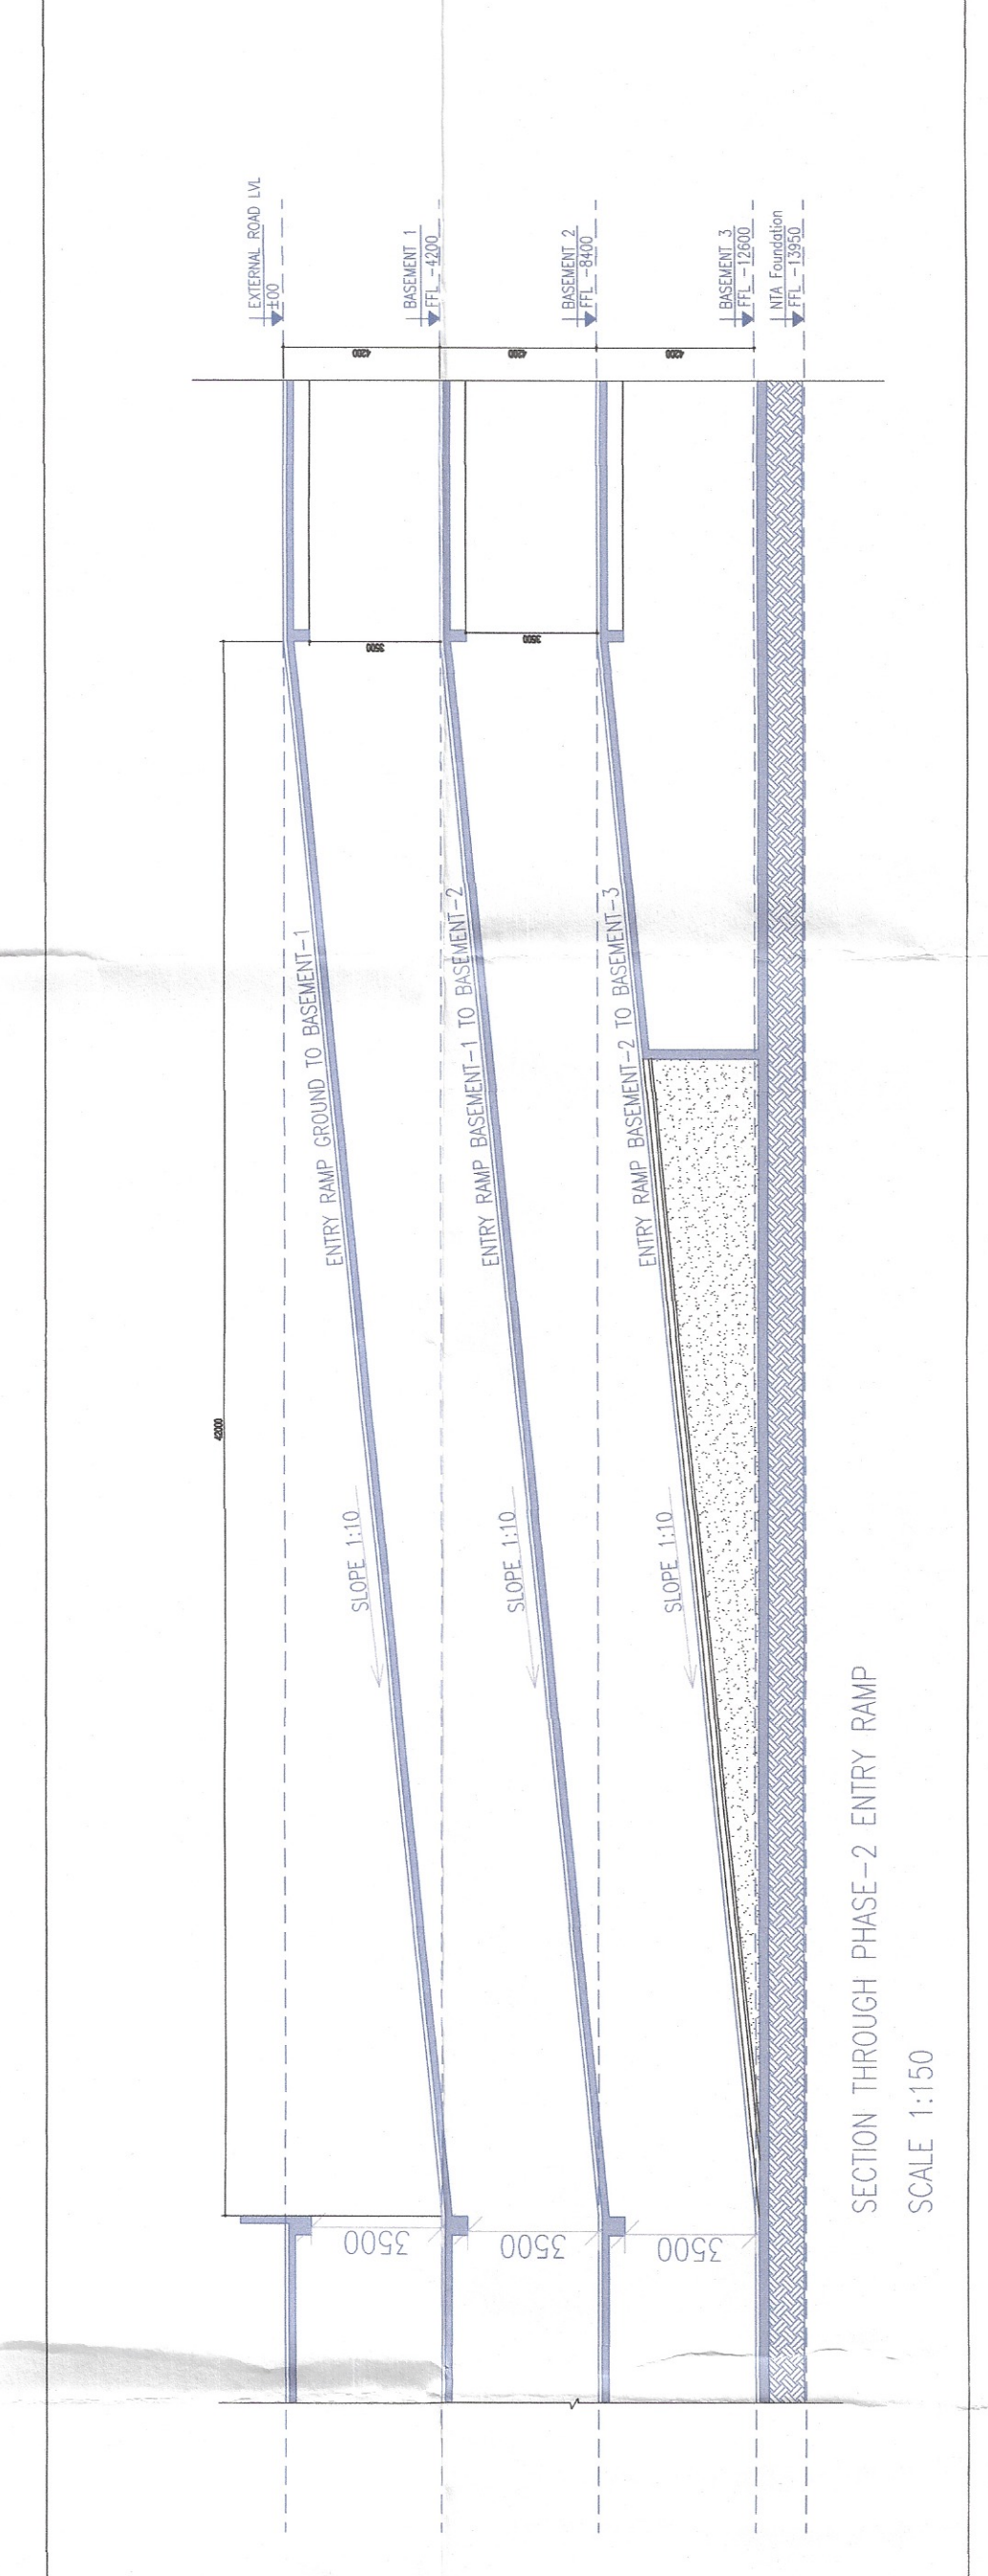

NOTE:-
1. BUILDING HAS AUTOMATIC SPRINKLER SYSTEM WHEREVER REQUIRED BY NBC.
2. BUILDING WILL BE DESIGNATED STRUCTURES AS PER EVENT IS CODES FOR EARTH QUAKE RESISTANCE

PROJECT:
ADDITION & REVISED BUILDING PLAN OF BASEMENT 2 & 3 OF GROUP HOUSING COLONY MEASURING 24.10 ACRES (LICENCE NO 80 OF 2012 DATED 17/08/2012) IN SECTOR 106, GURUGRAM MANESHA URBAN COMPLEX BEING DEVELOPED BY ARMD DEVELOPERS LTD. & OTHERS.
OWNER'S SEAL & SIGNATURE

For Elm Avenue Ltd.
Authorised Signatory
ARCHITECTS, SEAL & SIGNATURE
HETAL P. ARORA
CHA00079812

SEP-2023. Scale: 1:150
Drawing Title: RAMP DETAIL
Drawing No: RA-02

TO BE READ WITH THIS OFFICE DRAWING NO. RA-02